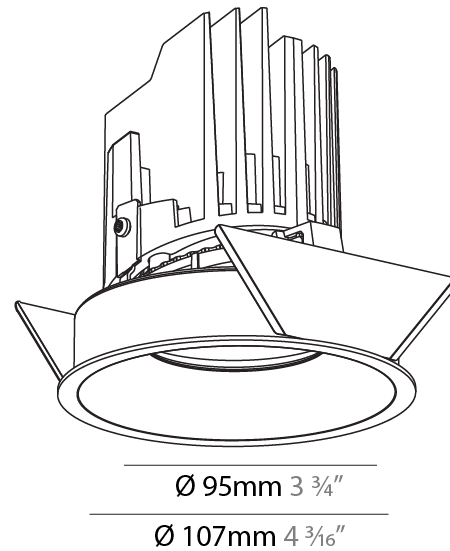

PHYSICAL

Shape: Round
Diameter (mm): 107
Diameter (in): 4 3/16
Height (mm): 112
Height (in): 4 7/16
Ceiling Thickness (mm): 10 / 12.5 / 15
Ceiling Thickness (in): 3/8 or 1/2 or 9/16
Min. Recessing Depth (mm): 130
Min. Recessing Depth (in): 5 1/8
Light Distribution: Adjustable / Downlight
Weight (kg): 0.488
Weight (lbs): 1.08
Fixture Finish: SSR / BKV / CWI / CRY / HAB / LAG / UFT / ITA / RUA / RUR / MIC / FTG / MYG / TWT / LOD / PUS / FRO / FUP / KIA / POP / BLS / SPG / MEY / GOH / GUM / CHC / COM / ABZ / JAG / OBR / MOS / ROR
Fixture Material: Aluminum Die Cast
Cut-out Measurements: 98mm / 3 7/8"

ELECTRICAL

Lamp Type: LED (Zhaga Standard)
Input Wattage (W): 13.2 / 16.5
Total Output Wattage (W): 12 / 14
Dimming: Tri-Mode (Non-Dimming and Phase Dimming (120Vac only) and 0-10V Dimming)
Driver Included: No
Driver Location: Recessed Housing
Driver Type: Constant Current - Universal
Driver Class: Class 2
Housing: See components
Input Voltage (V): 120 - 277
Constant Current (MA): 350

LED

Number of LEDs: 1
Color Temperature (°K): 2700 / 3000 / 3500 / 4000
Max. Delivered Lumen (lm): 850 / 950 / 1029 / 1050
Nominal Lumen (lm): 960 / 1070 / 1156 / 1180
CRI: >90 CRI
Efficiency (%): 0.885
Lamp Life (hrs): 50000

OPTICAL

Reflector°: 10
Adjustability: Rotational 355°; Tilt 10°

RATINGS AND CERTIFICATIONS

Certified By: Certified for North American Standards
IP rating: IP20

	98mm 3 7/8"	130mm 5 1/8"	10 | 15mm 3/8" | 9/16"	10°	355°	
A